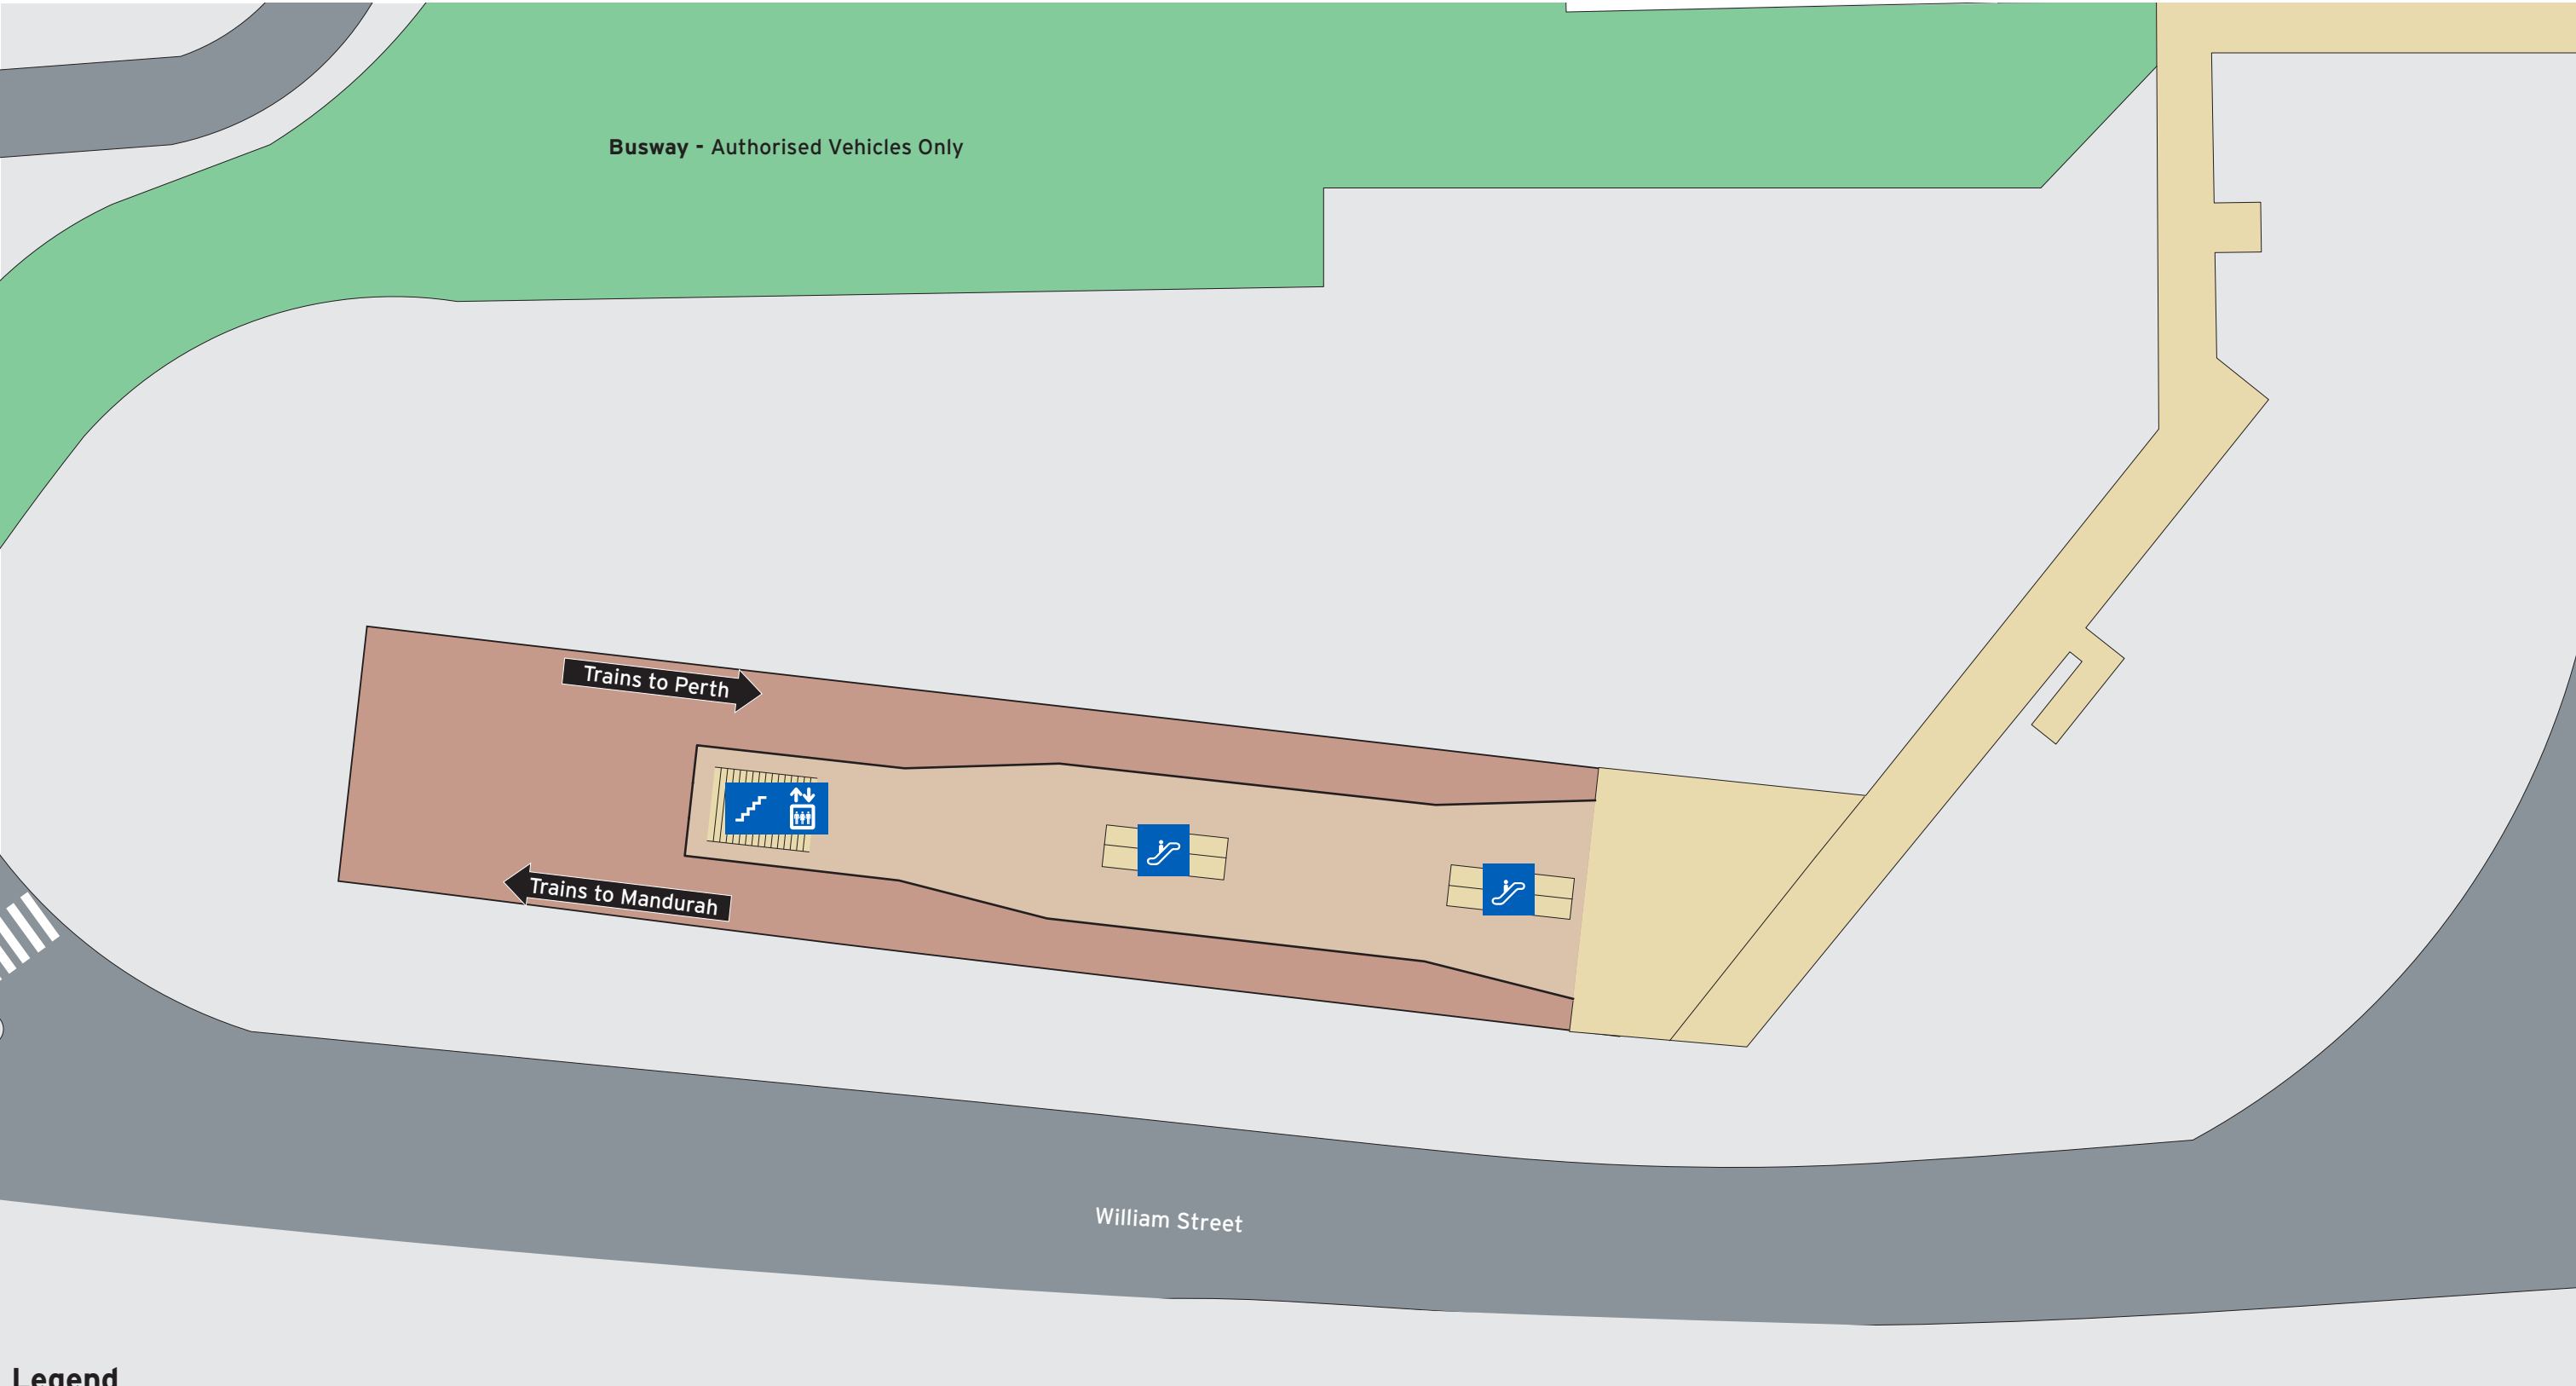

Legend

	Walking/Accessible Path	Toilets - Male & Female Accessible	Stairs	Road	Busway
	Pedestrian Access		Escalator	Pathways	
			Lift	Non-Accessible Area	
			Ticket Barrier	Concourse & Ramp	

Legend

 North Point	 Stairs	 Road	 Busway
	 Escalator	 Pathways	
	 Lift	 Non-Accessible Area	
		 Concourse & Ramp	

Scale
0 20m